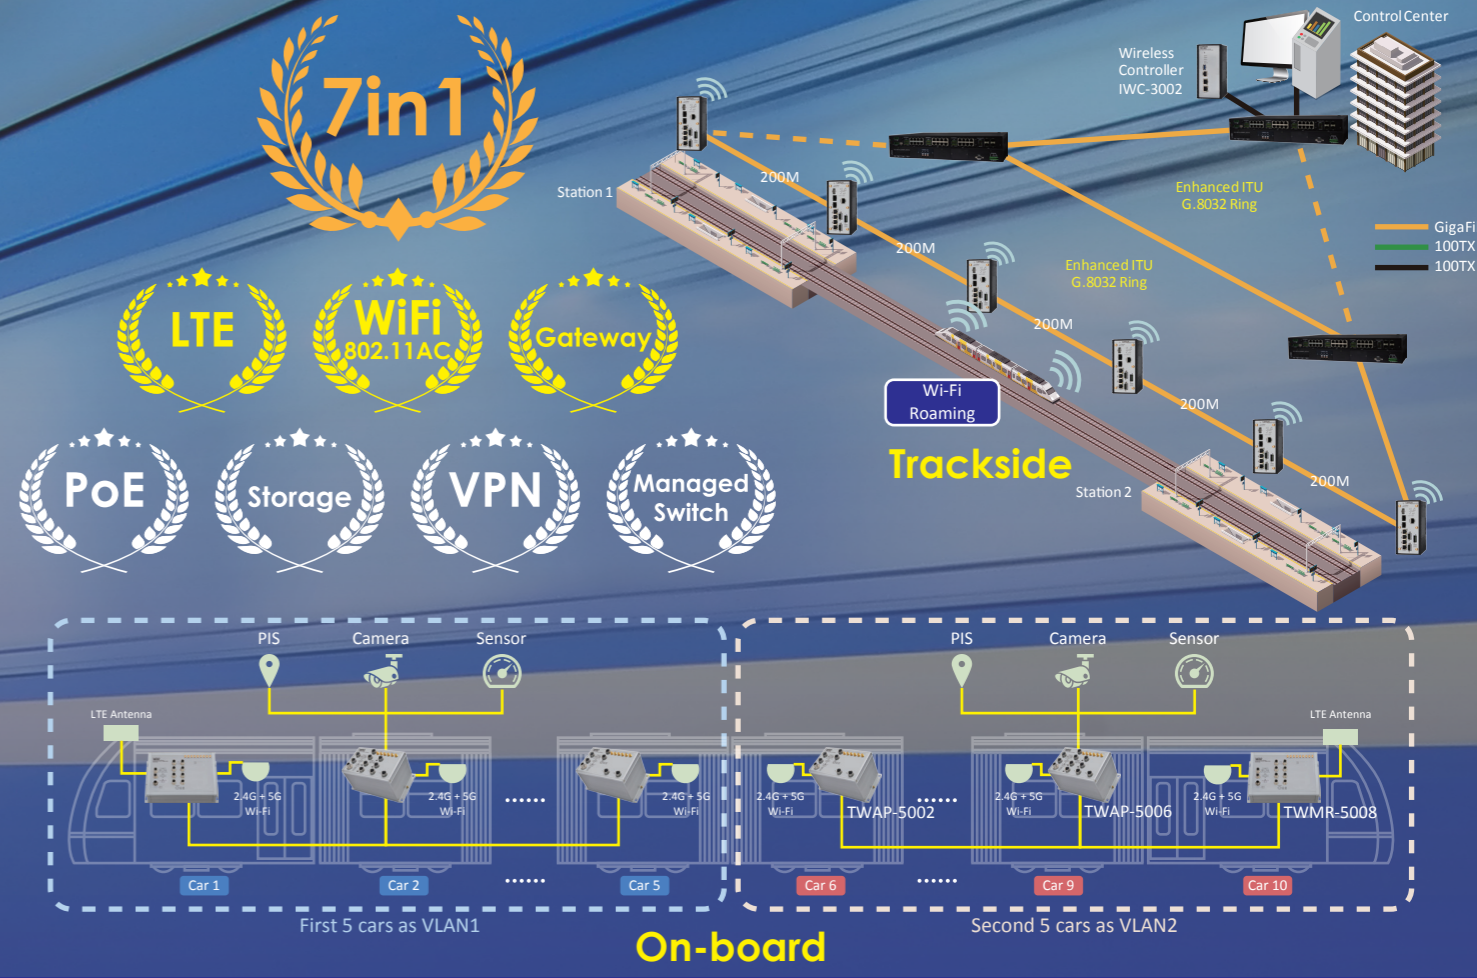

**Optional

- 802.11r Fast Roaming**
- Optional EMMC Flash Storage**
- eSIM Chip Built-in
- Ignition Sensing
- Serial Ports: Modbus Gateway
- Managed Switch Built-in
- Load Balancing** with 8 Mechanisms
- Dual Concurrent LTE Design 4G/3G
- Galvanic Isolation, Wide Input Voltage
- Advanced security & 16 SSIDs
- Multisite VPN, OpenVPN and Firewall
- IEEE 802.11ac Dual Band Operation
- USB Port for Configuration