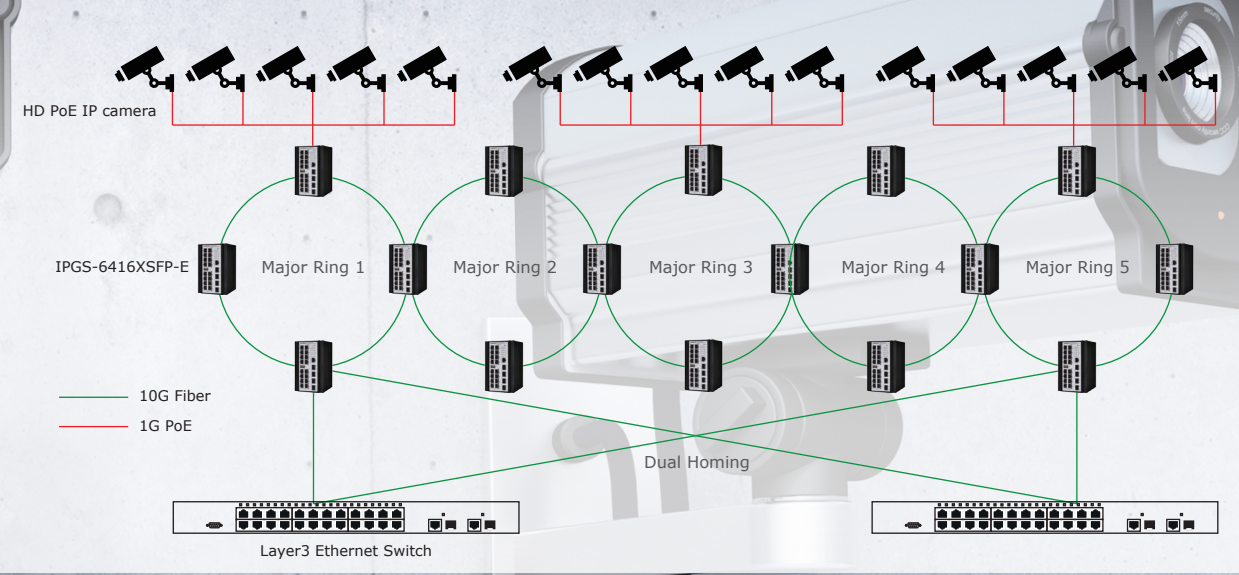

Lantech™ Industrial PoE Ethernet Switches for Surveillance System

10G Uplink & L3 Capacity

Lantech OS3 IP30 switch series have 10G uplinks and upgradable L3 capacity that is able to boost the outdoor network to higher bandwidth across different subnets.